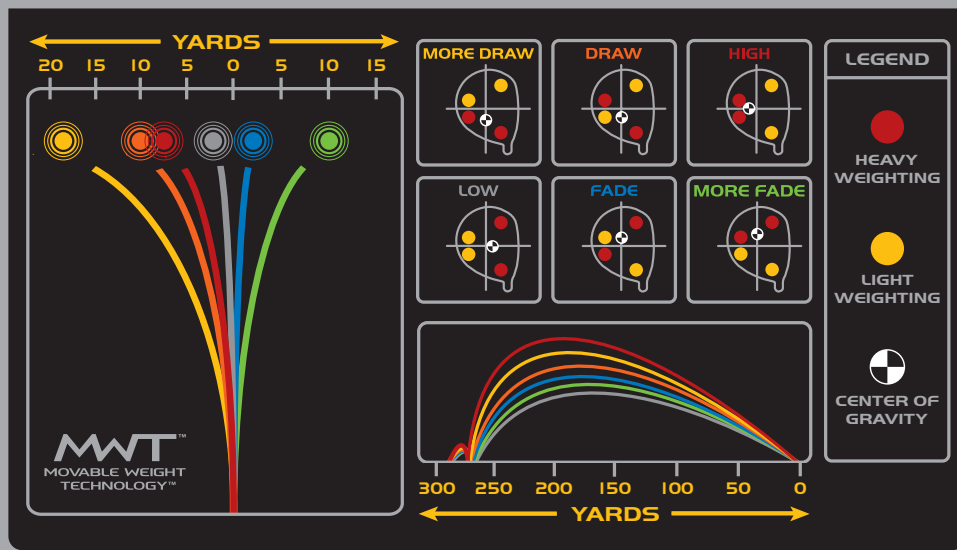

MOVE THE WEIGHTS TO OPTIMIZE YOUR BALL FLIGHT

WARRANTY INFORMATION

Damage that results from the failure to follow the instructions in the user's manual is not covered under the Limited Consumer Warranty. Visit taylormadegolf.com or see your retailer for a copy of the Limited Consumer Warranty which contains specific limitations.