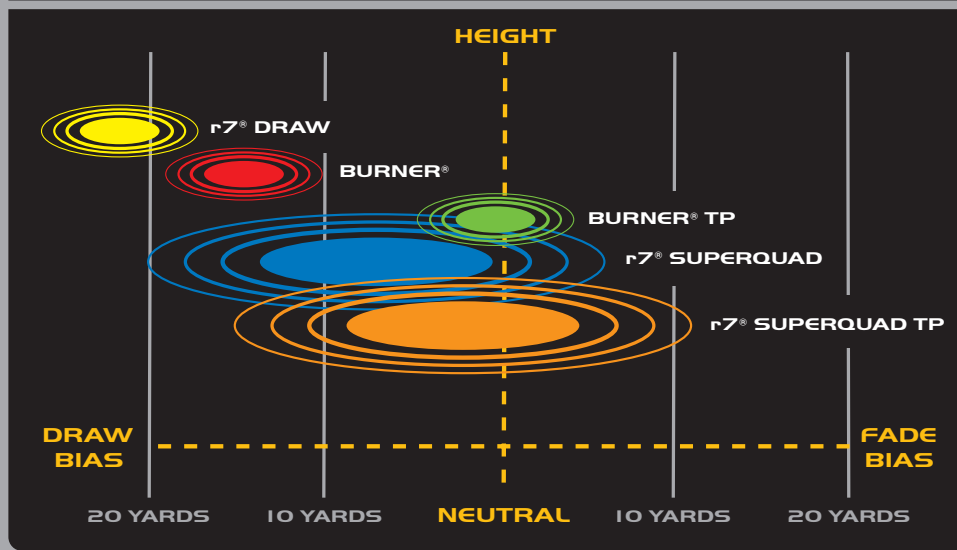

A FINE-TUNED EXPLOSION

Move the Weights to
Launch the Ball Longer

TM DRIVER TRAJECTORIES