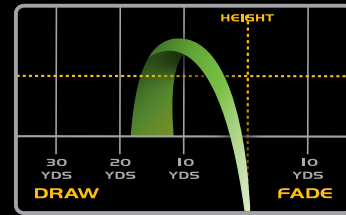

TAYLORMADE® DRIVER TRAJECTORIES

BURNER®

TOUR BURNER® SUPERFAST TECHNOLOGY

DISTANCE

Effective MOI (eMOI) is the positive influence on ball speed on off-center hits that's exerted by the combined effects of a driver's MOI and clubface technology (versus constant-thickness clubfaces). eMOI in TaylorMade drivers is dramatically higher, and more valuable in terms of its effect on ball speed, than MOI alone, owing to the benefits of TaylorMade's patented Inverted Cone Technology.

WARRANTY INFORMATION

Damage that results from the failure to follow the instructions in the user's manual is not covered under the Limited Consumer Warranty. Visit taylormadegolf.com or see your retailer for a copy of the Limited Consumer Warranty which contains specific limitations.