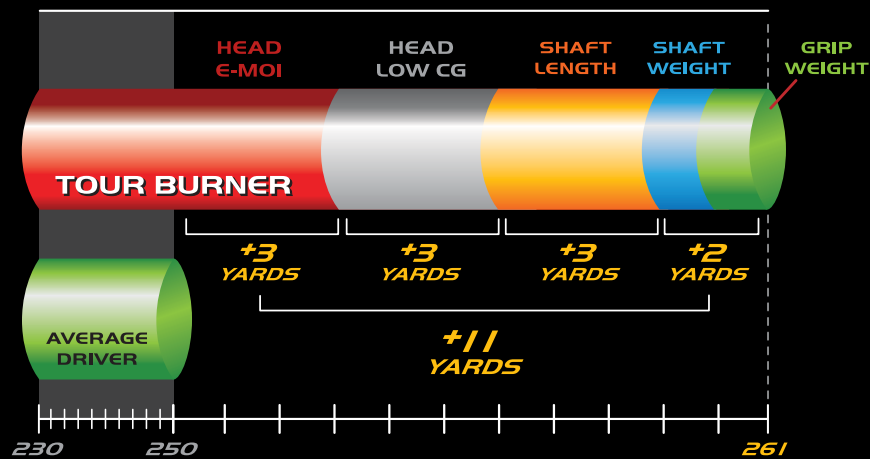

TAYLORMADE® DRIVER TRAJECTORIES

BURNER® DRAW

r7® CGB MAX

BURNER®

r7® SUPERQUAD™

TOUR BURNER®

TOUR BURNER® TP

TOUR BURNER® SUPERFAST TECHNOLOGY

DISTANCE

Effective MOI (eMOI) is the positive influence on ball speed on off-center hits that's exerted by the combined effects of a driver's MOI and clubface technology (versus constant-thickness clubfaces). eMOI in TaylorMade drivers is dramatically higher, and more valuable in terms of its effect on ball speed, than MOI alone, owing to the benefits of TaylorMade's patented Inverted Cone Technology.