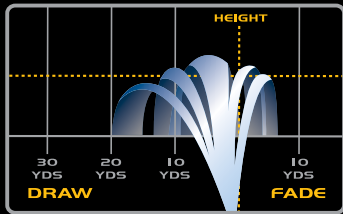

r7® SUPERQUAD™