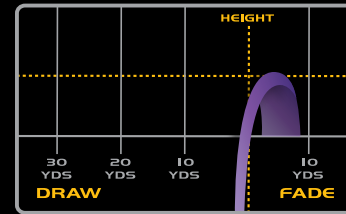

TAYLORMADE® DRIVER TRAJECTORIES

BURNER® DRAW

r7® CGB MAX

BURNER®

r7® SUPERQUAD™

TOUR BURNER®

TOUR BURNER® TP

TOUR BURNER® SUPERFAST TECHNOLOGY

DISTANCE

Effective MOI (eMOI) is the positive influence on ball speed on off-center hits that's exerted by the combined effects of a driver's MOI and clubface technology (versus constant-thickness clubfaces). eMOI in TaylorMade drivers is dramatically higher, and more valuable in terms of its effect on ball speed, than MOI alone, owing to the benefits of TaylorMade's patented Inverted Cone Technology.