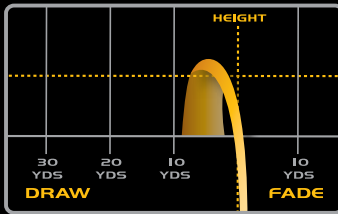

TOUR BURNER®