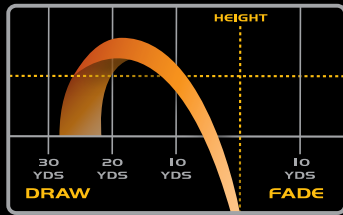

TAYLORMADE® DRIVER TRAJECTORIES

BURNER® DRAW