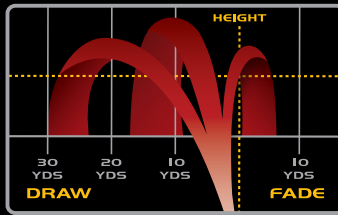

TAYLORMADE® DRIVER TRAJECTORIES

r7® CGB MAX

TOUR BURNER® SUPERFAST TECHNOLOGY

DISTANCE

Effective MOI (eMOI) is the positive influence on ball speed on off-center hits that's exerted by the combined effects of a driver's MOI and clubface technology (versus constant-thickness clubfaces). eMOI in TaylorMade drivers is dramatically higher, and more valuable in terms of its effect on ball speed, than MOI alone, owing to the benefits of TaylorMade's patented Inverted Cone Technology.

WARRANTY INFORMATION

Damage that results from the failure to follow the instructions in the user's manual is not covered under the Limited Consumer Warranty. Visit taylormadegolf.com or see your retailer for a copy of the Limited Consumer Warranty which contains specific limitations.