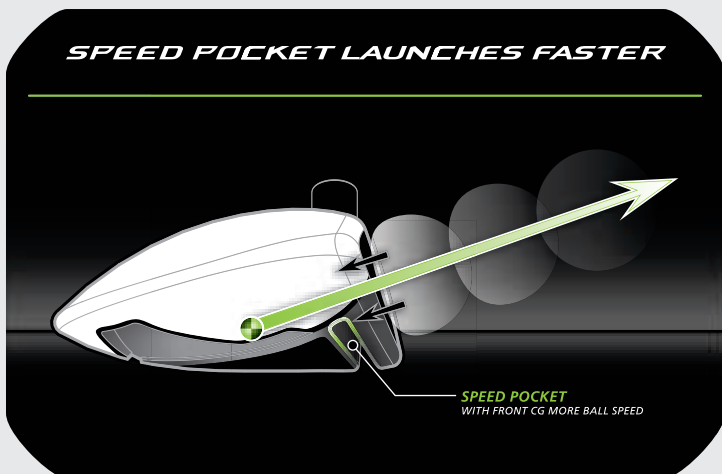

ROCKETBALLZ™

TOUR FWY WOODS

SPEED POCKET LAUNCHES FASTER

Get More Yards with the Speed Pocket

“Tour pros and skilled players often reach for their 3-wood on the tee for added control. Those guys will be all over RocketBallz Tour fairways for the extra distance they promote.”

KEITH SBARBARO
TAYLORMADE VICE PRESIDENT
TOUR OPERATIONS

- ▶ Speed Pocket in the sole boosts ball speed dramatically for more distance
- ▶ Thick-Thin Crown design creates lower CG to promote higher launch for more distance
- ▶ Exceptionally large, deep face and high-MOI head for easy launch
- ▶ Slightly heavier shaft for accuracy and control
- ▶ White crown and black face makes alignment easy and eliminates glare on top
- ▶ Engineered compact head for a penetrating trajectory and neutral-flight bias with heavier/stiffer shaft for more stability