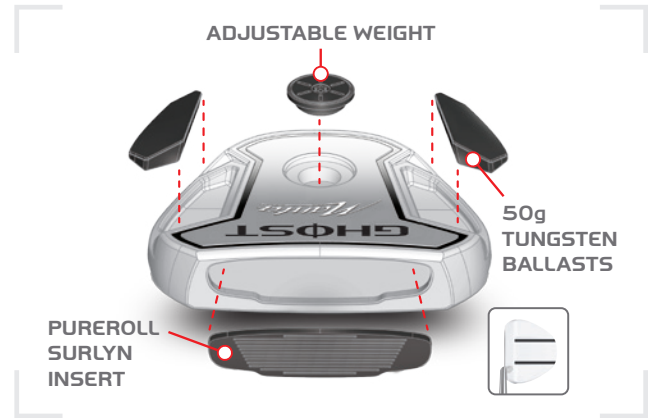

“ We like to call Ghost Manta a ‘high-performance mallet’ because it’s so easy to aim at address, so stable and forgiving at impact and delivers such a smooth roll off the face.”

**BRET WAHL**  
VICE PRESIDENT  
IRON, WEDGE AND PUTTER RESEARCH  
AND DEVELOPMENT

## EASY ALIGNMENT AND FANTASTIC FORGIVENESS IN A SIMPLE SHAPE

- ▶ Rich and more durable white finish eliminates glare; high contrast with turf makes aiming easy.
- ▶ New large performance mallet shape promotes great feel and excellent stability on mis-hits.
- ▶ PureRoll Surlyn® face insert promotes forwardspin for smooth, accurate roll and soft feel.
- ▶ Dual alignment lines frame the ball, making aiming easy while maintaining a clean and simple appearance.

## CRAZY PERFORMANCE. SIMPLE SHAPE

**CUSTOM OPTIONS AVAILABLE** LIE +/- 3° LOFT +/- 3° LENGTH +/- 3" 5-25g OF ADJUSTABLE WEIGHT