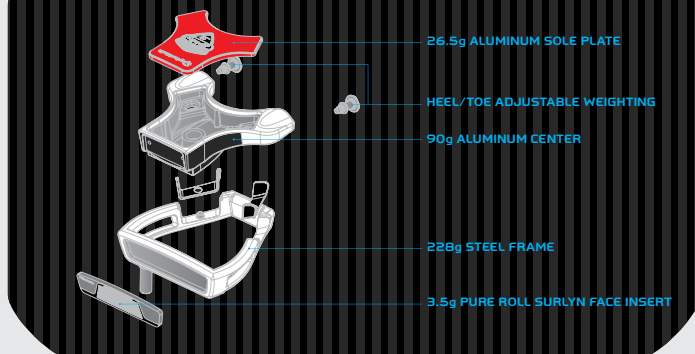

GHØST Spider S

DESIGNED FOR STABILITY

Our Most Stable Tour Putter

“ TaylorMade has taken what we’ve learned from previous Ghost Spider models to create the Ghost Spider S, which is the most stable, forgiving, easy-to-square putter I’ve ever tried. ”

JASON DAY
PGA TOUR PROFESSIONAL

- > 6000 MOI makes it easy to square the face at impact to start the ball on your intended line
- > 6000 MOI delivers tremendous twist-resistance on the backswing and off-center hits
- > 6000 MOI promotes phenomenal distance control for more one-putts and fewer three-putts
- > Tour-designed crown flows smoothly into the outer frame for less distraction
- > Black/white frame and single white center-line promotes focus, accurate aim and stroke awareness
- > PureRoll Surlyn® insert promotes incredibly soft-yet-solid feel and smooth roll off the face
- > Single-bend, short-slant hosel with face-balanced/ 30° toe-down promotes stability on all stroke types

GRIP:

Winn Spider S Standard Grip
Winn Spider S Belly Grip

INSERT:

Surlyn PURE ROLL

MODEL	HAND	TYPE	MATERIAL	TOEHANG	OFFSET	LENGTH	HEAD WEIGHT	SHAFT	LOFT	LIE
Ghost Spider S	R/L	High MOI Mallet	Multi-Material	Face Balanced	1/2 Shaft	33, 34, 35	360g	Single Bend	2.5°	70°
Ghost Spider S Slant	R	High MOI Mallet	Multi-Material	30°	1/2 Shaft	33, 34, 35	360g	Short Slant	2.5°	70°
Ghost Spider S Belly	R/L	High MOI Mallet	Multi-Material	Face Balanced	1/2 Shaft	41, 43	380g	Single Bend	2.5°	70°

CUSTOM OPTIONS | LIE +/- 3° AND LOFT +/- 2 AND LENGTH +/- 2