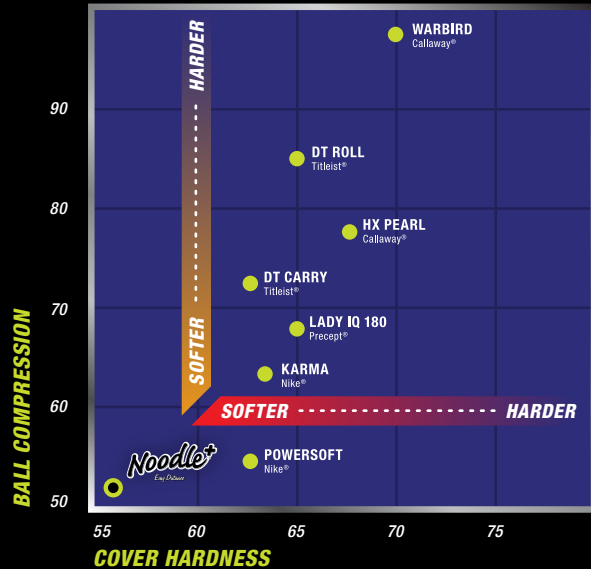

Noodle

GOLF BALL LINE

New!
Easy Distance

FOR PLAYERS WITH SWING SPEEDS
LESS THAN 85 MPH SEEKING
INCREASED BALL SPEED AND EVEN A
SOFTER FEEL AROUND THE GREEN.

Long Distance for Slower Swings